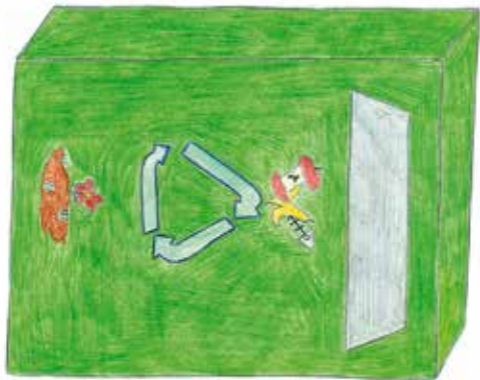

ERASMUS+

GREEN CROSSROADS

CLEAN
FOREST

A hand-drawn illustration featuring the words "CLEAN FOREST" in a stylized, colorful font. The letters are filled with various patterns and colors: 'C' is red and white striped; 'L' is orange and white striped; 'E' is yellow and white striped; 'A' is white with black horizontal lines; 'N' is blue and white striped; 'F' is light blue with white horizontal lines; 'O' is blue with white horizontal lines and contains a green leaf; 'R' is purple and white striped; 'E' is pink and white striped; 'S' is pink; and 'T' is rainbow-colored. The background is a textured, light green wash with several green leaves scattered around the text.