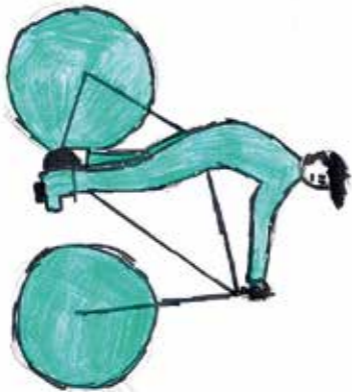

ERASMUS+

GREEN CROSSROADS

CLEAN
FOREST

A hand-drawn illustration featuring the words "CLEAN FOREST" in a stylized, colorful font. The letters are filled with various patterns and colors: 'C' is red and white striped; 'L' is orange and white striped; 'E' is yellow and white striped; 'A' is white with black horizontal lines; 'N' is blue and white striped; 'F' is light blue with white horizontal lines; 'O' is blue with white horizontal lines and contains a green leaf; 'R' is purple and white striped; 'E' is pink and white striped; 'S' is pink; and 'T' is rainbow-colored. The background is a textured, light green wash with several green leaves scattered around the text.