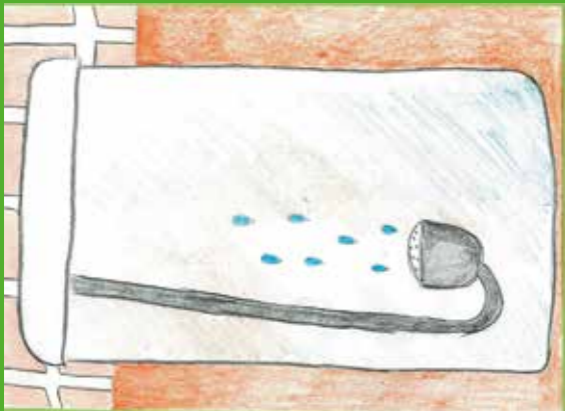

ERASMUS+

GREEN CROSSROADS

CLEAN
FOREST

A hand-drawn illustration featuring the words "CLEAN FOREST" in a stylized, colorful font. The letters are filled with various patterns and colors: 'C' is red and white striped; 'L' is orange and white striped; 'E' is yellow and white striped; 'A' is white with black horizontal lines; 'N' is blue and white striped; 'F' is light blue with white horizontal lines; 'O' is blue with white horizontal lines and contains a green leaf; 'R' is purple and white striped; 'E' is pink and white striped; 'S' is pink; and 'T' is rainbow-colored. The background is a textured, light green wash with several green leaves scattered around the text.