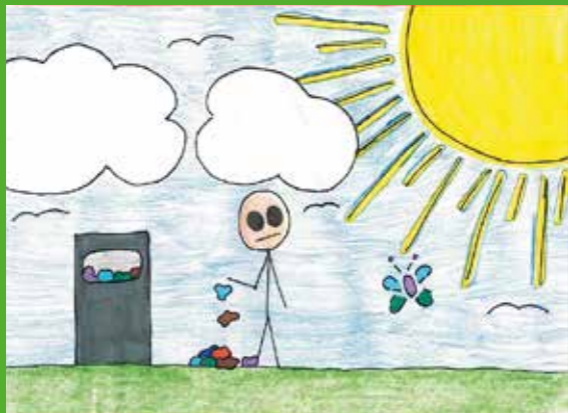

ERASMUS+

GREEN CROSSROADS

CLEAN
FOREST

A hand-drawn illustration featuring the words "CLEAN FOREST" in a stylized, colorful font. The letters are filled with various patterns and colors: 'C' is red and white striped; 'L' is orange and white striped; 'E' is yellow and white striped; 'A' is white with black horizontal lines; 'N' is blue and white striped; 'F' is light blue with white horizontal lines; 'O' is blue with white horizontal lines and contains a green leaf; 'R' is purple and white striped; 'E' is pink and white striped; 'S' is pink; and 'T' is rainbow-colored. The background is a textured, light green wash with several green leaves scattered around the text.