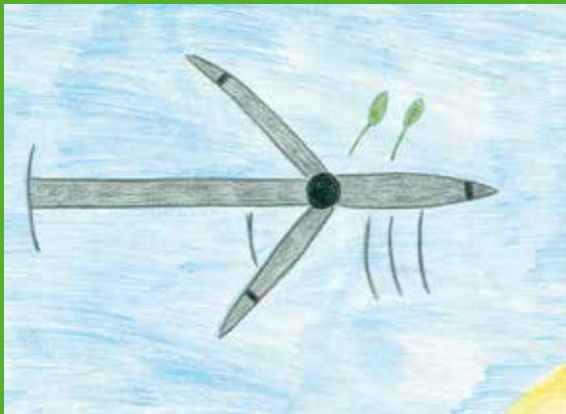

ERASMUS+

GREEN CROSSROADS

CLEAN
FOREST

A hand-drawn illustration featuring the words "CLEAN FOREST" in a stylized, colorful font. The letters are filled with various patterns and colors: 'C' is red and white striped; 'L' is orange and white striped; 'E' is yellow and white striped; 'A' is white with black horizontal lines; 'N' is blue and white striped; 'F' is light blue with white horizontal lines; 'O' is blue with white horizontal lines and contains a green leaf; 'R' is purple and white striped; 'E' is pink and white striped; 'S' is pink; and 'T' is rainbow-colored. The background is a textured, light green wash with several green leaves scattered around the text.