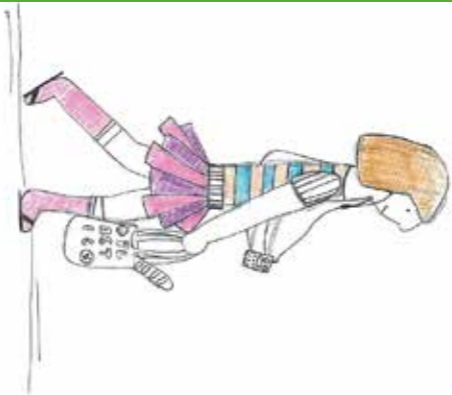

ERASMUS+

GREEN CROSSROADS

CLEAN
FOREST

A hand-drawn illustration featuring the words "CLEAN FOREST" in a stylized, colorful font. The letters are filled with various patterns and colors: 'C' is red and white striped; 'L' is orange and white striped; 'E' is yellow and white striped; 'A' is white with black horizontal lines; 'N' is blue and white striped; 'F' is light blue with white horizontal lines; 'O' is blue with white horizontal lines and contains a green leaf; 'R' is purple and white striped; 'E' is pink and white striped; 'S' is pink; and 'T' is rainbow-colored. The background is a textured, light green wash with several green leaves scattered around the text.